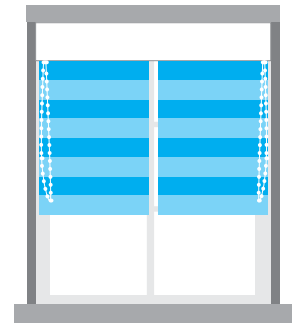

## Controls

Right Control  
Standard

Left Control  
Standard

Cordless System  
Standard

2 Outside Controls  
2 on 1 Cassette